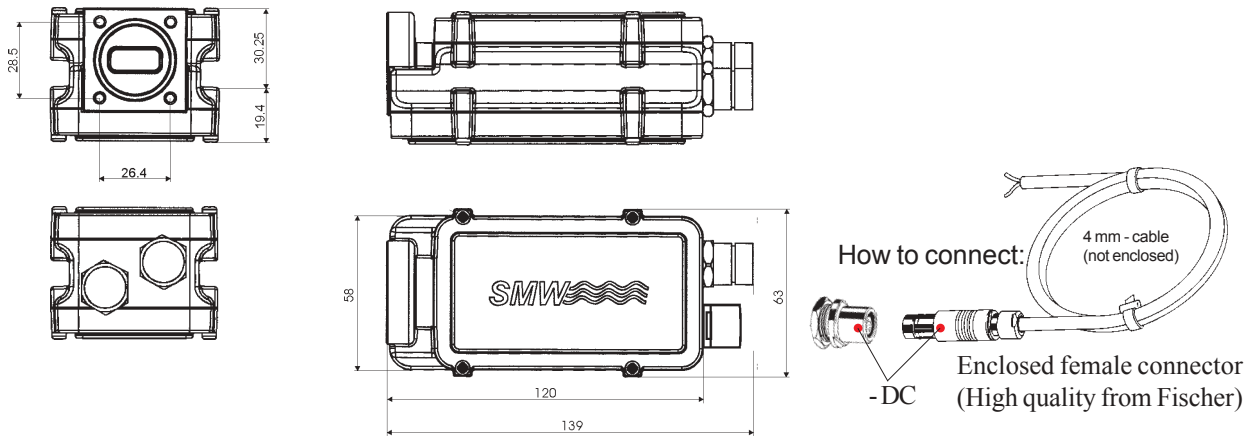

Specification SMW Ku-band LNA

SMW	LNA 43 dB N	LNA 30 dB SMA	LNA 24 dB Dual SMA
Frequency range	10.7 - 12.75 GHz	10.7 - 12.75 GHz	10.7 - 12.75 GHz
Gain min.	43 dB	30 dB	24 dB
Gain variation max.	+/- 3 dB +/- 0.3 dB within 30 MHz	+/- 3 dB +/- 0.3 dB within 30 MHz	+/- 3 dB +/- 0.3 dB within 30 MHz
Noise temp. typical	59K (0.8 dB)	59K (0.8 dB)	59K (0.8 dB)
1 dB gain compression point	0 dBm	0 dBm	-8 dBm
3rd order intermodulation	+10 dBm	+10 dBm	+2 dBm
Input	Waveguide R120 (WR-75)	Waveguide R120 (WR-75)	Waveguide R120 (WR-75)
Output (waterproof)	N-connector Option (with adapter)	SMA-connector SMA-connector	SMA-connectors
DC power via separate connector	12-24V / 40 mA typ	12-24V / 40 mA typ	12-24V / 40 mA typ
Operating temperature	-30 to +60°C	-30 to +60°C	-30 to +60°C
Dimensions	139 x 58 x 50 mm	81 x 40x 40 mm	81 x 40x 40 mm
Weight	626 g	124 g	124 g

LNA 43 dB