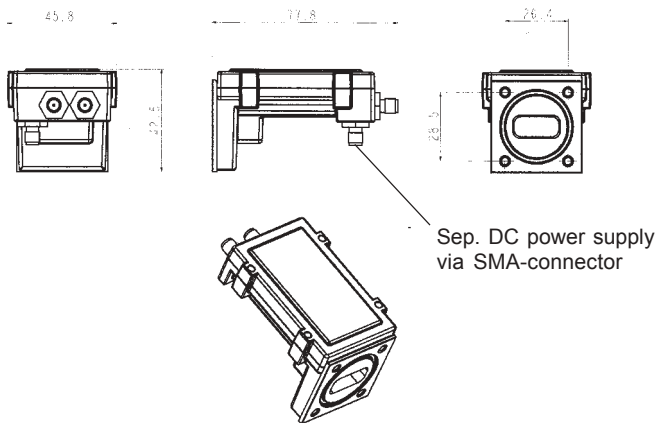

LNA 30 & LNA 24 dB

SMW
SWEDISH MICROWAVE AB

Box 230
591 23 MOTALA, SWEDEN
Tel. +46 141 21 61 35
Fax. +46 141 21 52 24
e-mail: info@smw.se
Website: <http://www.smw.se>